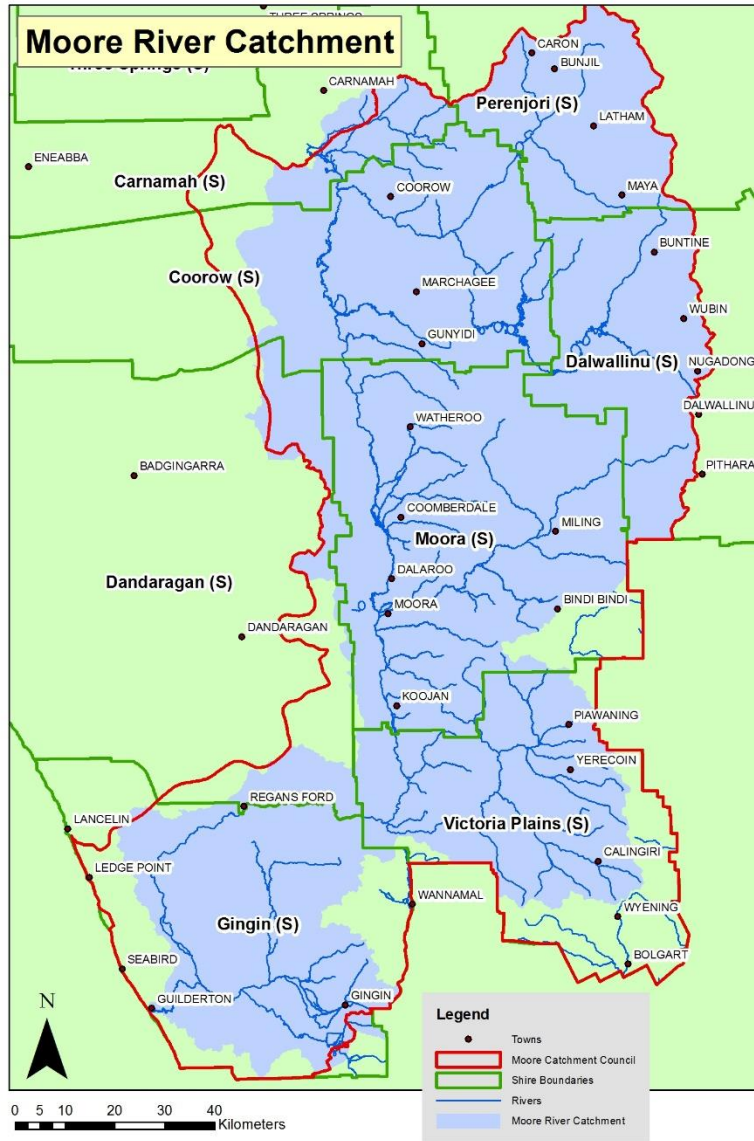

The
MOORE
CATCHMENT

PEOPLE

ECONOMY

ENVIRONMENT

**Moore
Catchment
Council**

*protecting the natural resources
in the Moore River Catchment*

Moore River Catchment

Moore River Catchment

- Moore River catchment starts an hour north of Perth. 1.4 million hectares
- The Moore Catchment Council (MCC) boundary aligns closely with the River catchment boundary. 8 Shires including most of Shire of Victoria Plains
- Moore Catchment Council is a community landcare group. 2 staff – 1 Landcare Officer (Rachel) and EO (Helen). Office in Moora